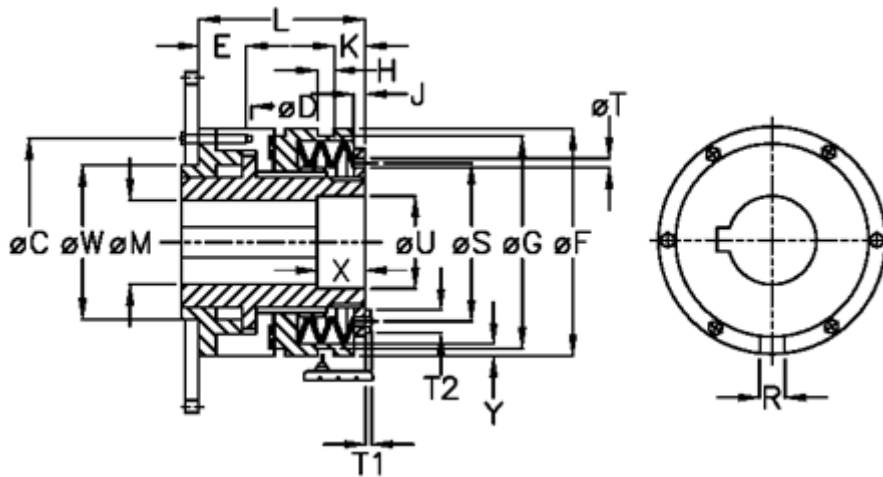

Article number: 46915524

Description: Torque limiter Safeguard B 55 LL

## Measures

C	= 125	J	= 11.0	T1	= 6.0
D	= 6xM10	K	= 27.0	T2	= 13
Disc spring mounting	= 3x2L	L	= 125.0	U	= 56
Disc spring version	= LL - heavy	M max	= 55	V	= 16
E	= 15.0	M min	= 24	W	= 100
F	= 146	R	= 12	X	= 30
G	= 140.0	S	= 104	Y	= 2
H	= 9	T	= 7	Z	= 0.0